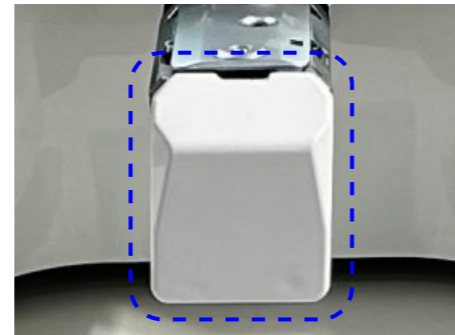

>> Productivity

SUNNY22 provides a wide range to embroider on various product.

- * 7 Color Single-head Embroidery Machine
- * 3 Kinds of standard frames (TSF 5x5, TSF 12.6x11, TSF 24x20)
- * Robot frame (Available for a wide range of items)

<7 needle>

<Bobbin>

<Bed girth 185mm>

>> All in SUNNY22

SUNNY22 includes all the necessary things for embroidery.

- * Independent bobbin winder
- * Lettering & Monogram function (150 built-in embroidery designs & Design editing function)
- * Mouse Available
- * SWNS (Photo stitch / Hand stitch / Korean, Chinese fonts available)