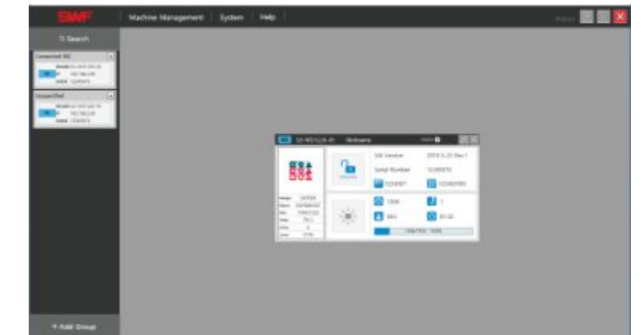

<SWNS>