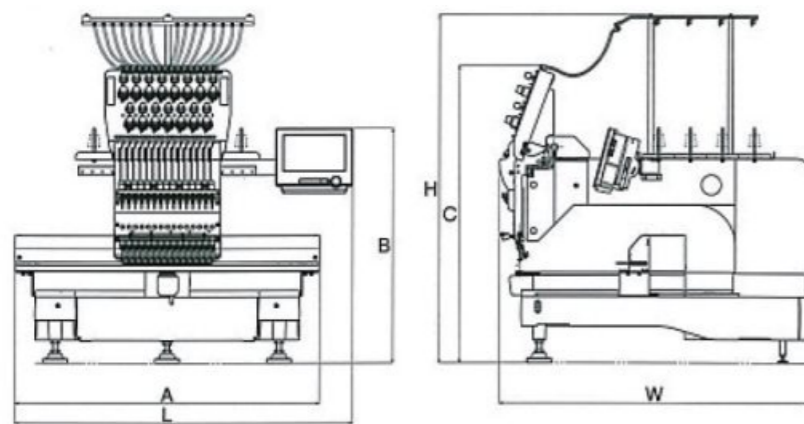

Best Home & Small Business Machine

SUNNY22

Specification

Embroidering Range [X x Y] mm	Tubular Frame 240 x 200		
Machine Size [L x W x H] mm	477 x 565 x 631		
Speed	Max. 800 rpm	Operation Box	8" Color LCD Touch Screen [New Operation Box]
Stitching Length	0.1 ~ 12.7 mm	Hook	Standard (1.4times large Hook - factory option)
Motor	Main	DC Motor x 1	Memory Capacity
	X-Y	Step Motor x 2	Memory Media
Electricity	1-Phase Free Voltage [100 ~ 240V] / [50 / 60Hz]		Safety Device
Power Consumption	100 W	Optional Device	Standard : Error Code Message
Bobbin Winder	Built-in		Robot Frame, Sock Frame

※ Specifications and appearance of products are subject to change without notice for the performance improvement.

Accessories

<TSF 5 x 5>

<TSF 12.6 x 11>

<TSF 24 x 20>

<Robot Frame>

<Sock Frame>

Dimension

Weight	Dimensions (mm)					
	L	W	H	A	B	C
23.5kg	477	565	631	375	437	528

W24H THE SPIRIT OF SERVICE

SUNSTAR WEB SITE : <https://www.swfkorea.co.kr>

W24H SERVICE SITE : <https://www.swfsunny.com>

SWF

Easy & Compact Embroidery Machine